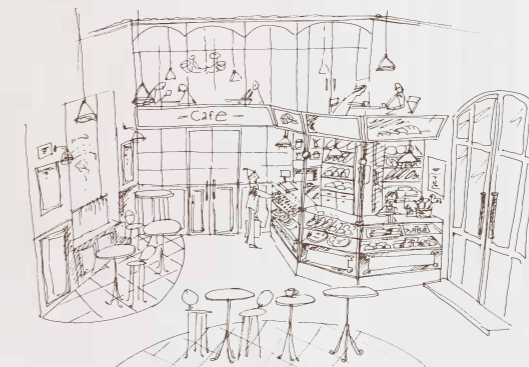

for eating and drinking space

ORIGINAL WALL & GLASS FILM DESIGN

- NATURAL
- ORGANIC
- BROOKLYN
- CITY POP
- CHALK ART
- JAPANESE STYLE
- RESORT
- SHABBY CHIC
- ANIMAL PARADISE

SH_12_1