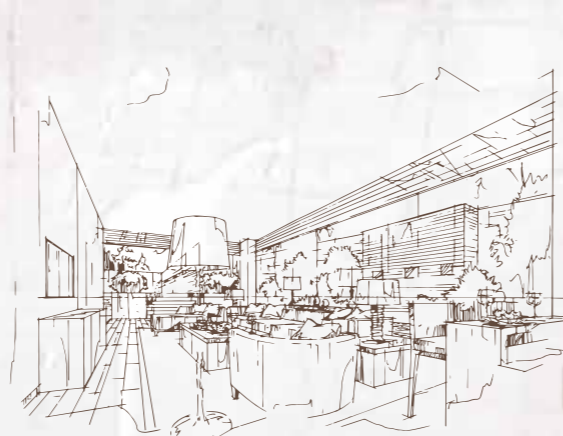

for eating and drinking space

ORIGINAL WALL & GLASS FILM DESIGN

- NATURAL
- ORGANIC
- BROOKLYN
- CITY POP
- CHALK ART
- JAPANESE STYLE
- RESORT
- SHABBY CHIC
- ANIMAL PARADISE

BGG68

DLD_MT_06

rnr18331

SH_12_1