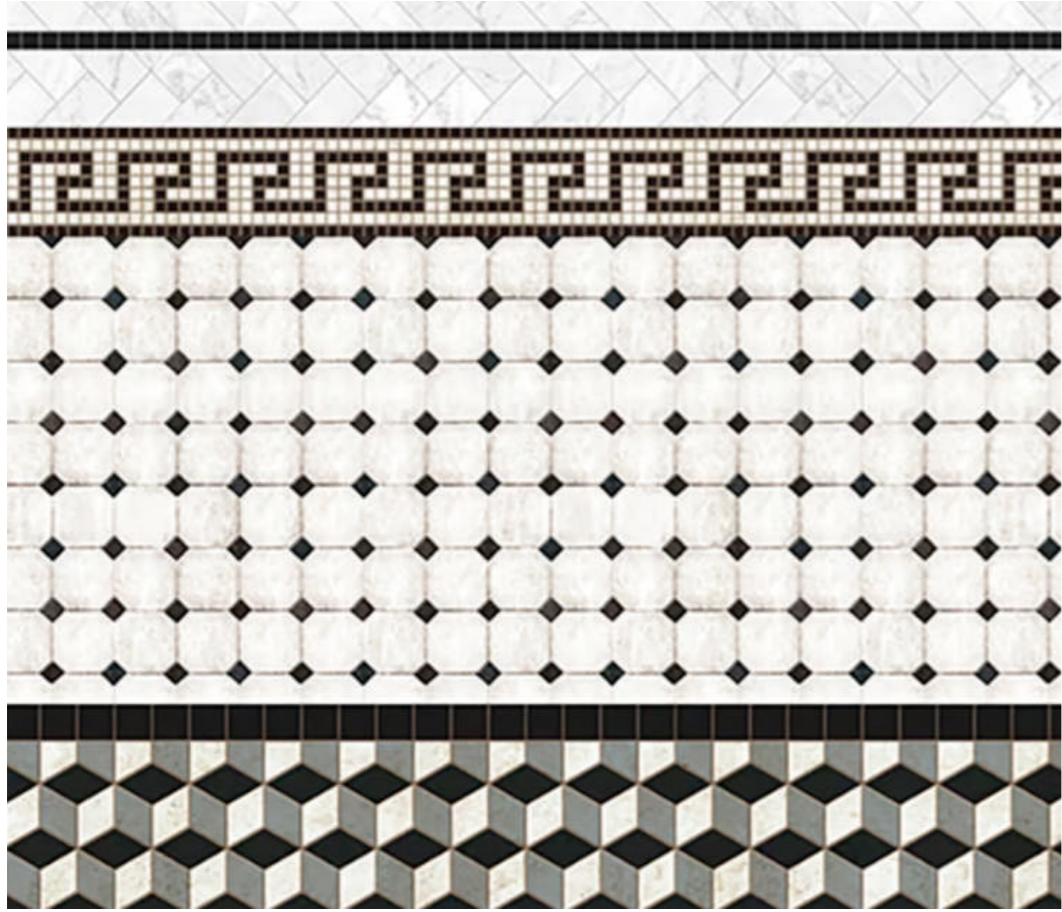

Tile

Italian Tile / rm18361